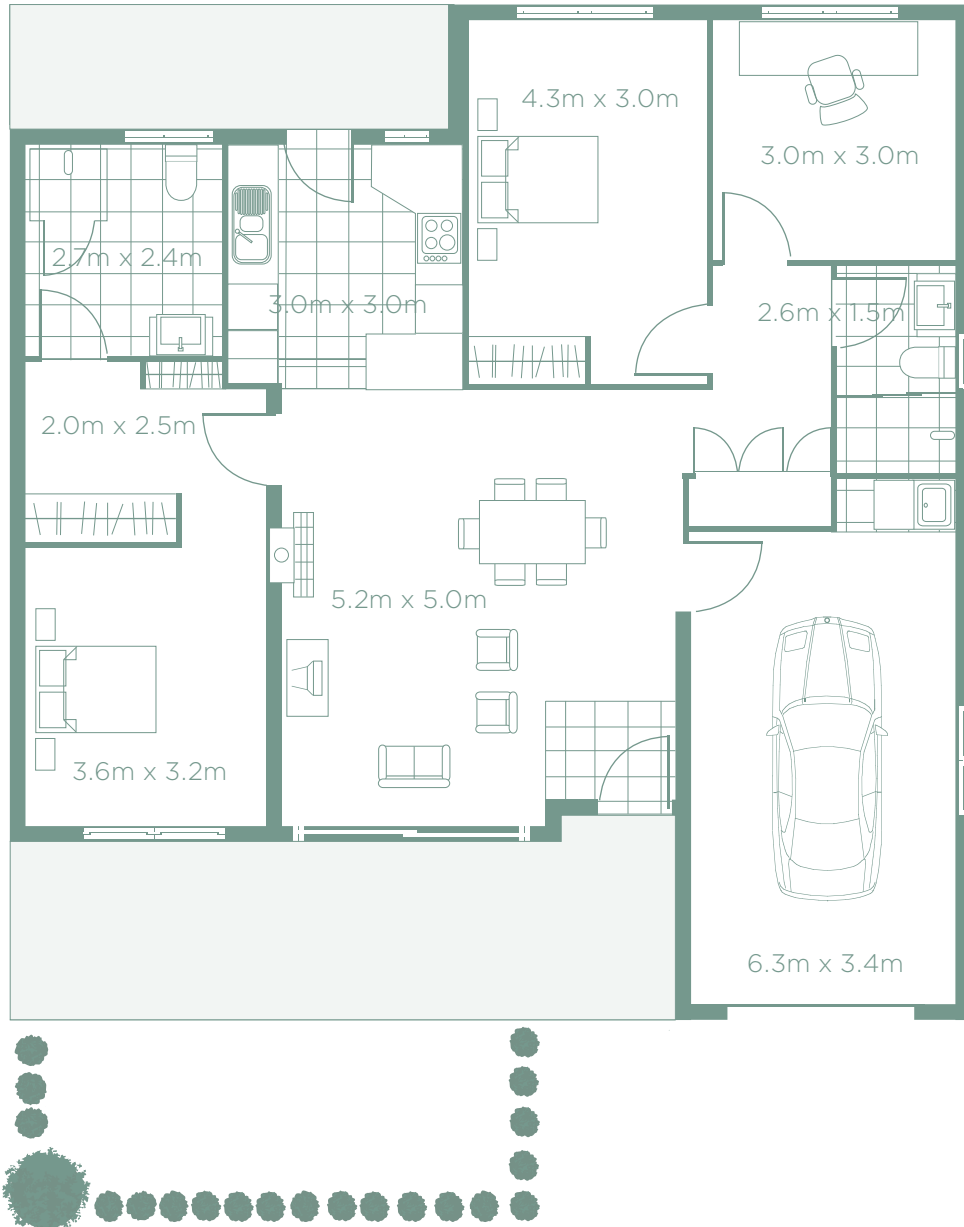

A close-up photograph of a plant with reddish-pink flowers and buds. The central focus is a flower with numerous long, thin, red stamens radiating from a central point. Surrounding it are several buds in various stages of development, some showing the beginning of the flower's structure. The background is a soft, out-of-focus green, suggesting foliage. The entire image is enclosed within a double-line border, with the inner line being a thin black line and the outer line being a slightly thicker, dark red line.

Floor Plans

The Jenolan

Three Bedroom, two bathroom, one carspace
Internal 133.1m²
External Courtyard and patio 45.8m²

1:100 0m 5m

1300 559 672

No. 9 Col Drewe Drive South Bowenfels NSW 2790 www.treeview.com.au