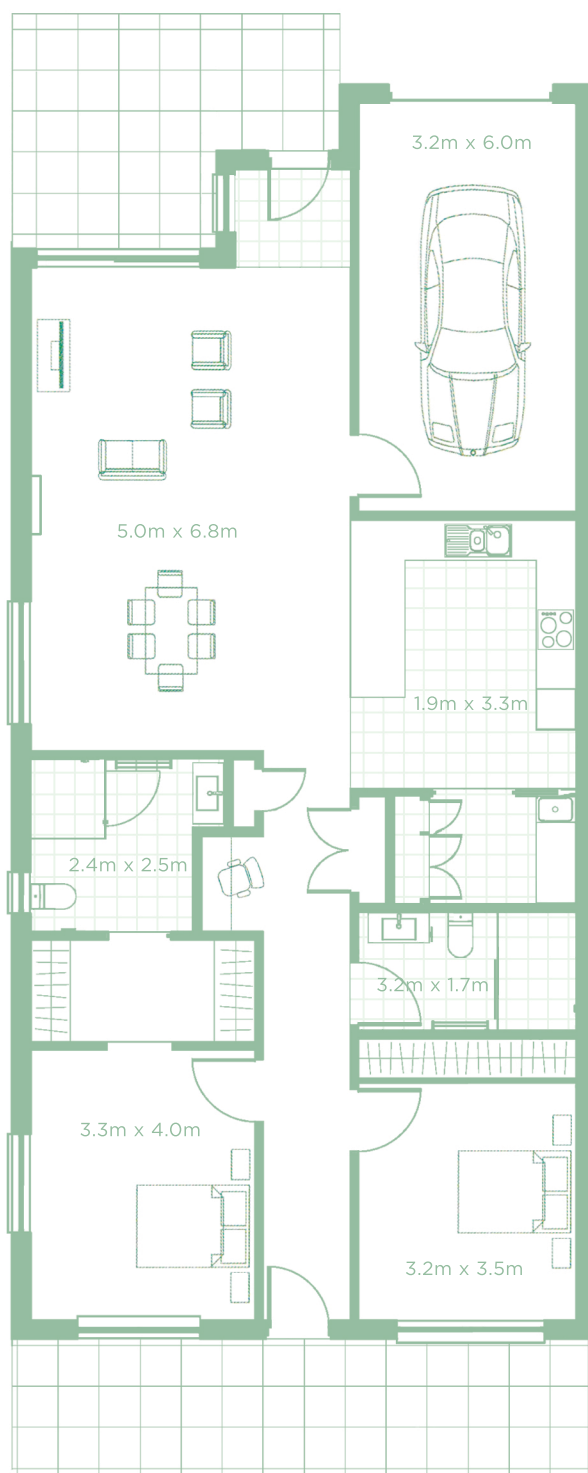

A close-up photograph of eucalyptus leaves, showing their characteristic silvery-green color and waxy texture. The leaves are arranged in a dense, overlapping pattern. A thin, dark red border is visible around the edges of the leaves. The background is a soft, out-of-focus green.

Floor Plans

Kurrajong

Two bedroom and two bathroom duplex with single garage and single car space.

Internal Floor Area: 134 sqm

External Patio Area: 31 sqm

1300 559 672

9 Col Drewe Drive South Bownenfels NSW 2790 www.treeview.com.au